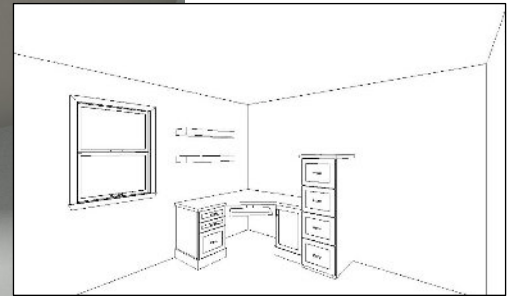

*\*Note that all cabinet lists and .kit files are available on the dealer login portion of our website.*

*The New Corner Office – Concept #1*

*Welcome to the new corner office. This concept highlights what can be done in any corner of the house. The design features a standard desk with floating shelves and a 4 file-drawer base.*

*Shown in FO Serenity/Harbor Opaque*

*Open Shelves – Concept #2*

*A home office can easily blend in with the rest of your home. This concept incorporates open bookcases to highlight home decor, books and family photos. The design features two standard bookcase cabinets along with a roll out tray option for printer/scanner storage.*

*Shown in FO Classic/Alder/Natural*

**Shared Workspace – Concept #3**

*Our third concept centers around creating a large peninsula shaped work space anchored by built ins. While the desk is a larger design in terms of space, it offers the ability to be a shared workspace for those with multiple remote workers under one roof.*

## Modern Corner Office – Concept #6

*This version of the new corner office offers storage along with the versatility of a corner design. Open shelving leaves room to display prized possessions while lift-up doors make room for larger items such as files, printers and supplies to be tucked away nearby.*