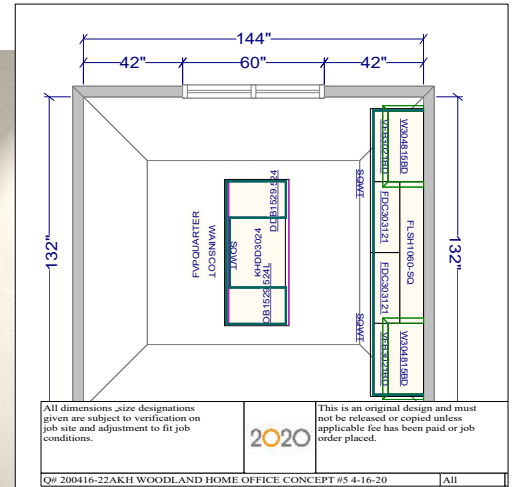

Freestanding Desk with Built-Ins – Concept #5